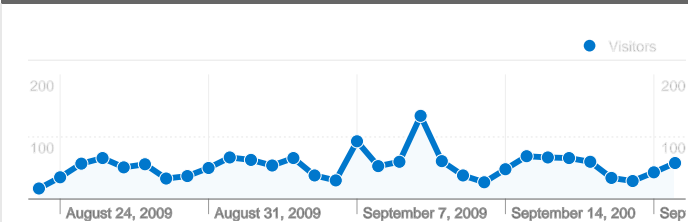

**Site Usage**

**1,856** Visits

**59.43%** Bounce Rate

**4,352** Pageviews

**00:02:07** Avg. Time on Site

**2.34** Pages/Visit

**74.84%** % New Visits

**Visitors Overview**

## 1,463 people visited this site

1,856 Visits

1,463 Absolute Unique Visitors

4,352 Pageviews

2.34 Average Pageviews

00:02:07 Time on Site

59.43% Bounce Rate

74.84% New Visits

**1,856 visits came from 83 countries/territories**

Site Usage						
Visits	Pages/Visit	Avg. Time on Site	% New Visits	Bounce Rate		
<b>1,856</b> % of Site Total: 100.00%	<b>2.34</b> Site Avg: 2.34 (0.00%)	<b>00:02:07</b> Site Avg: 00:02:07 (0.00%)	<b>75.05%</b> Site Avg: 74.84% (0.29%)	<b>59.43%</b> Site Avg: 59.43% (0.00%)		
Country/Territory	Visits	Pages/Visit	Avg. Time on Site	% New Visits	Bounce Rate	
United States	437	2.22	00:01:33	84.67%	62.24%	
Australia	410	2.80	00:02:46	70.49%	53.41%	
India	119	2.73	00:04:06	71.43%	52.94%	
Canada	91	2.69	00:02:07	58.24%	60.44%	
Japan	85	1.31	00:01:10	14.12%	85.88%	
Germany	76	2.14	00:01:12	86.84%	53.95%	
United Kingdom	65	2.37	00:02:12	81.54%	60.00%	
China	43	1.98	00:01:54	79.07%	72.09%	
Italy	32	2.41	00:01:12	81.25%	59.38%	

Pages on this site were viewed a total of 4,352 times

4,352 Pageviews

3,661 Unique Views

59.43% Bounce Rate