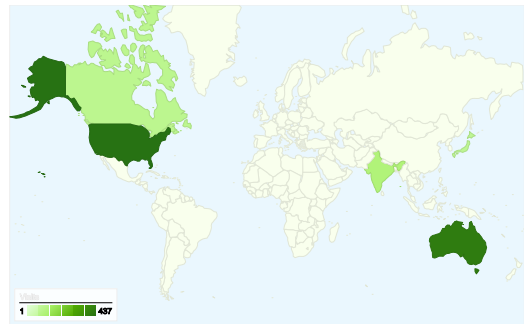

**Site Usage**

**1,856** Visits

**59.43%** Bounce Rate

**4,352** Pageviews

**00:02:07** Avg. Time on Site

**2.34** Pages/Visit

**74.84%** % New Visits

**Visitors Overview**

**Visitors**  
**1,463**

**Map Overlay world**

**Traffic Sources Overview**

- **Referring Sites**  
844.00 (45.47%)
- **Direct Traffic**  
774.00 (41.70%)
- **Search Engines**  
212.00 (11.42%)
- **Other**  
26 (1.40%)

All traffic sources sent a total of 1,856 visits

41.70% Direct Traffic

45.47% Referring Sites

11.42% Search Engines

- **Referring Sites**  
844.00 (45.47%)
- **Direct Traffic**  
774.00 (41.70%)
- **Search Engines**  
212.00 (11.42%)
- **Other**  
26 (1.40%)

**1,856 visits came from 83 countries/territories**

Site Usage						
Visits	Pages/Visit	Avg. Time on Site	% New Visits	Bounce Rate		
<b>1,856</b> % of Site Total: 100.00%	<b>2.34</b> Site Avg: 2.34 (0.00%)	<b>00:02:07</b> Site Avg: 00:02:07 (0.00%)	<b>75.05%</b> Site Avg: 74.84% (0.29%)	<b>59.43%</b> Site Avg: 59.43% (0.00%)		
Country/Territory	Visits	Pages/Visit	Avg. Time on Site	% New Visits	Bounce Rate	
United States	437	2.22	00:01:33	84.67%	62.24%	
Australia	410	2.80	00:02:46	70.49%	53.41%	
India	119	2.73	00:04:06	71.43%	52.94%	
Canada	91	2.69	00:02:07	58.24%	60.44%	
Japan	85	1.31	00:01:10	14.12%	85.88%	
Germany	76	2.14	00:01:12	86.84%	53.95%	
United Kingdom	65	2.37	00:02:12	81.54%	60.00%	
China	43	1.98	00:01:54	79.07%	72.09%	
Italy	32	2.41	00:01:12	81.25%	59.38%	