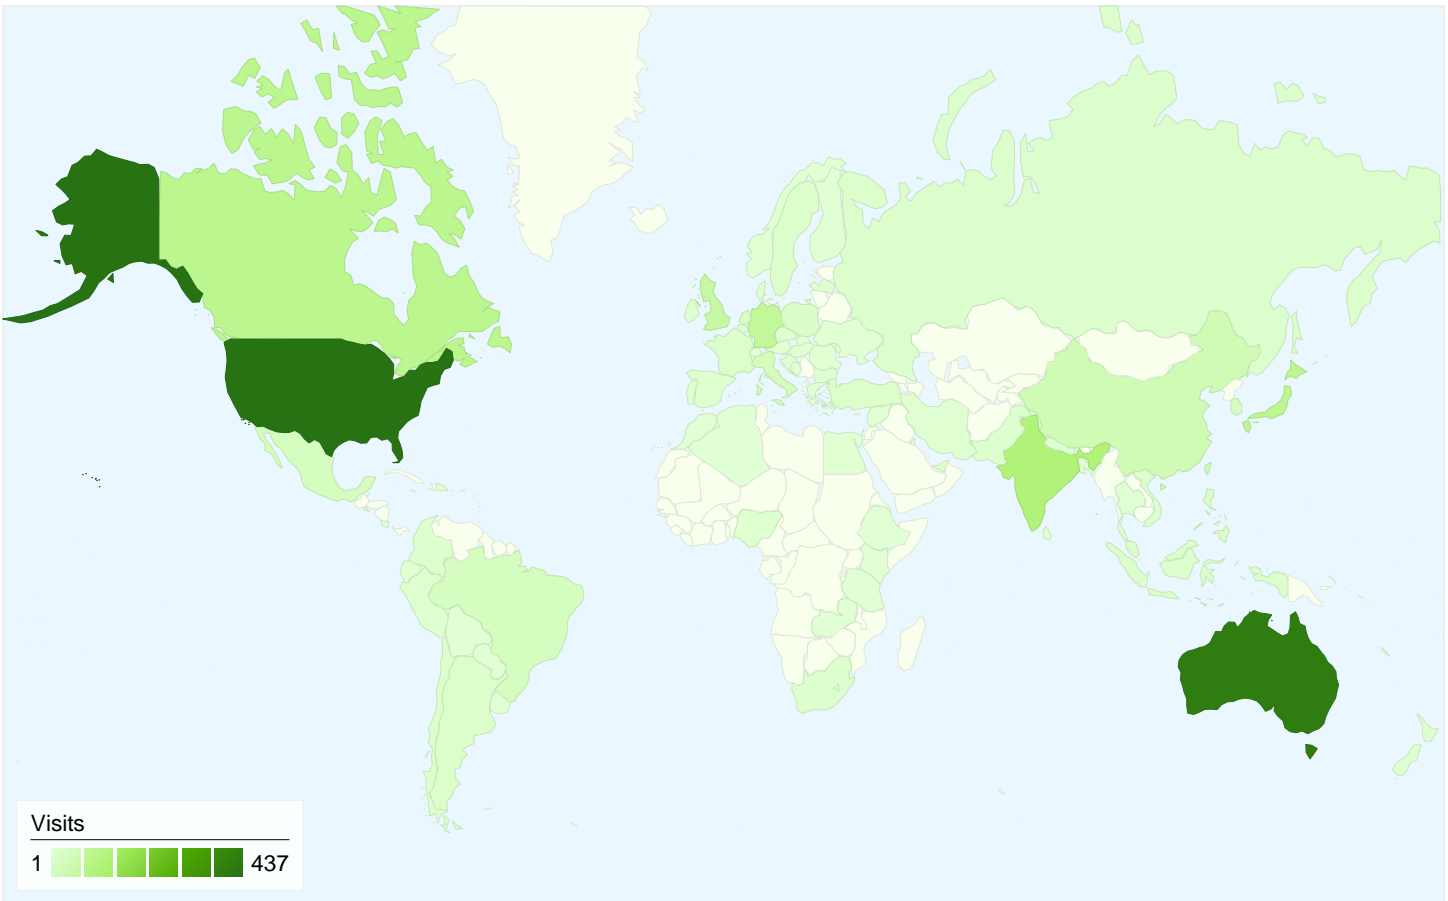

**Visitors**  
**1,463**

**Map Overlay world**

**Traffic Sources Overview**

- **Referring Sites**  
844.00 (45.47%)
- **Direct Traffic**  
774.00 (41.70%)
- **Search Engines**  
212.00 (11.42%)
- **Other**  
26 (1.40%)

## 1,463 people visited this site

1,856 Visits

1,463 Absolute Unique Visitors

4,352 Pageviews

2.34 Average Pageviews

00:02:07 Time on Site

59.43% Bounce Rate

74.84% New Visits

All traffic sources sent a total of 1,856 visits

41.70% Direct Traffic

45.47% Referring Sites

11.42% Search Engines

- **Referring Sites**  
844.00 (45.47%)
- **Direct Traffic**  
774.00 (41.70%)
- **Search Engines**  
212.00 (11.42%)
- **Other**  
26 (1.40%)

**1,856 visits came from 83 countries/territories**

Site Usage						
Visits	Pages/Visit	Avg. Time on Site	% New Visits	Bounce Rate		
<b>1,856</b> % of Site Total: 100.00%	<b>2.34</b> Site Avg: 2.34 (0.00%)	<b>00:02:07</b> Site Avg: 00:02:07 (0.00%)	<b>75.05%</b> Site Avg: 74.84% (0.29%)	<b>59.43%</b> Site Avg: 59.43% (0.00%)		
Country/Territory	Visits	Pages/Visit	Avg. Time on Site	% New Visits	Bounce Rate	
United States	437	2.22	00:01:33	84.67%	62.24%	
Australia	410	2.80	00:02:46	70.49%	53.41%	
India	119	2.73	00:04:06	71.43%	52.94%	
Canada	91	2.69	00:02:07	58.24%	60.44%	
Japan	85	1.31	00:01:10	14.12%	85.88%	
Germany	76	2.14	00:01:12	86.84%	53.95%	
United Kingdom	65	2.37	00:02:12	81.54%	60.00%	
China	43	1.98	00:01:54	79.07%	72.09%	
Italy	32	2.41	00:01:12	81.25%	59.38%	