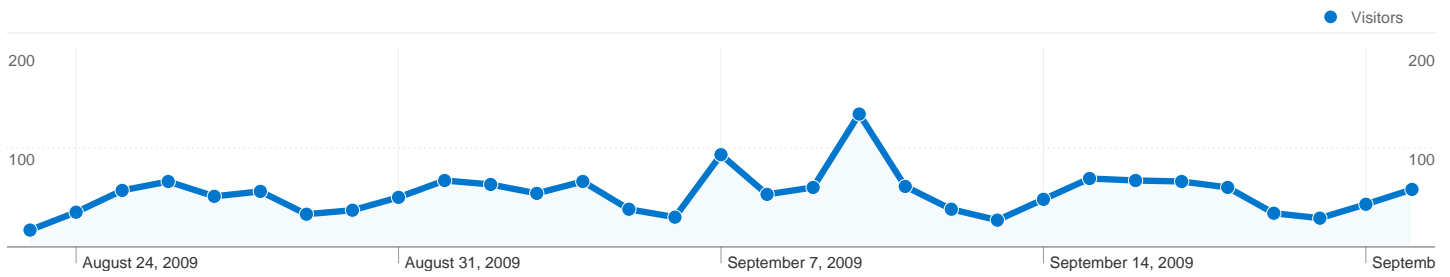

**Site Usage**

**1,856** Visits

**59.43%** Bounce Rate

**4,352** Pageviews

**00:02:07** Avg. Time on Site

**2.34** Pages/Visit

**74.84%** % New Visits

**Visitors Overview**

## 1,463 people visited this site

1,856 Visits

1,463 Absolute Unique Visitors

4,352 Pageviews

2.34 Average Pageviews

00:02:07 Time on Site

59.43% Bounce Rate

74.84% New Visits

**1,856 visits came from 83 countries/territories**

Site Usage						
Visits	Pages/Visit	Avg. Time on Site	% New Visits	Bounce Rate		
<b>1,856</b> % of Site Total: 100.00%	<b>2.34</b> Site Avg: 2.34 (0.00%)	<b>00:02:07</b> Site Avg: 00:02:07 (0.00%)	<b>75.05%</b> Site Avg: 74.84% (0.29%)	<b>59.43%</b> Site Avg: 59.43% (0.00%)		
Country/Territory	Visits	Pages/Visit	Avg. Time on Site	% New Visits	Bounce Rate	
United States	437	2.22	00:01:33	84.67%	62.24%	
Australia	410	2.80	00:02:46	70.49%	53.41%	
India	119	2.73	00:04:06	71.43%	52.94%	
Canada	91	2.69	00:02:07	58.24%	60.44%	
Japan	85	1.31	00:01:10	14.12%	85.88%	
Germany	76	2.14	00:01:12	86.84%	53.95%	
United Kingdom	65	2.37	00:02:12	81.54%	60.00%	
China	43	1.98	00:01:54	79.07%	72.09%	
Italy	32	2.41	00:01:12	81.25%	59.38%	

Pages on this site were viewed a total of 4,352 times

4,352 Pageviews

3,661 Unique Views

59.43% Bounce Rate