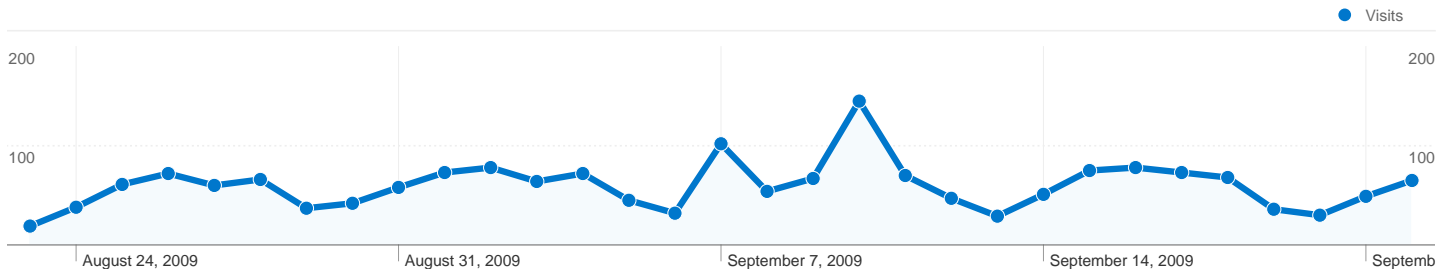

All traffic sources sent a total of 1,856 visits

41.70% Direct Traffic

45.47% Referring Sites

11.42% Search Engines

- **Referring Sites**
  844.00 (45.47%)
- **Direct Traffic**
  774.00 (41.70%)
- **Search Engines**
  212.00 (11.42%)
- **Other**
  26 (1.40%)

Top Traffic Sources

Sources	Visits	% visits	Keywords	Visits	% visits
(direct) ((none))	774	41.70%	web page	16	7.55%
hirekenny.com.au (referral)	208	11.21%	design websites	16	7.55%
google (organic)	194	10.45%	web design brisbane	14	6.60%
coolhomepages.com (referral)	146	7.87%	free icons	6	2.83%
stumbleupon.com (referral)	89	4.80%	importance of branding	6	2.83%