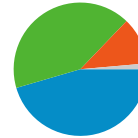

## 1,463 people visited this site

1,856 Visits

1,463 Absolute Unique Visitors

4,352 Pageviews

2.34 Average Pageviews

00:02:07 Time on Site

59.43% Bounce Rate

74.84% New Visits

## Technical Profile

Browser	Visits	% visits	Connection Speed	Visits	% visits
Firefox	983	52.96%	Unknown	680	36.64%
Internet Explorer	458	24.68%	DSL	581	31.30%
Safari	305	16.43%	Cable	377	20.31%
Chrome	81	4.36%	T1	176	9.48%
Opera	21	1.13%	Dialup	34	1.83%

All traffic sources sent a total of 1,856 visits

41.70% Direct Traffic

45.47% Referring Sites

11.42% Search Engines

- **Referring Sites**  
844.00 (45.47%)
- **Direct Traffic**  
774.00 (41.70%)
- **Search Engines**  
212.00 (11.42%)
- **Other**  
26 (1.40%)