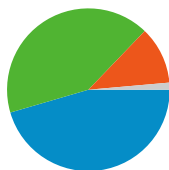

Traffic Sources Overview

- **Referring Sites**
  844.00 (45.47%)
- **Direct Traffic**
  774.00 (41.70%)
- **Search Engines**
  212.00 (11.42%)
- **Other**
  26 (1.40%)

Content Overview

Pages	Pageviews	% Pageviews
/	1,460	33.55%
/examples.html	423	9.72%
/home.html	251	5.77%
/about.html	232	5.33%
/website.html	229	5.26%